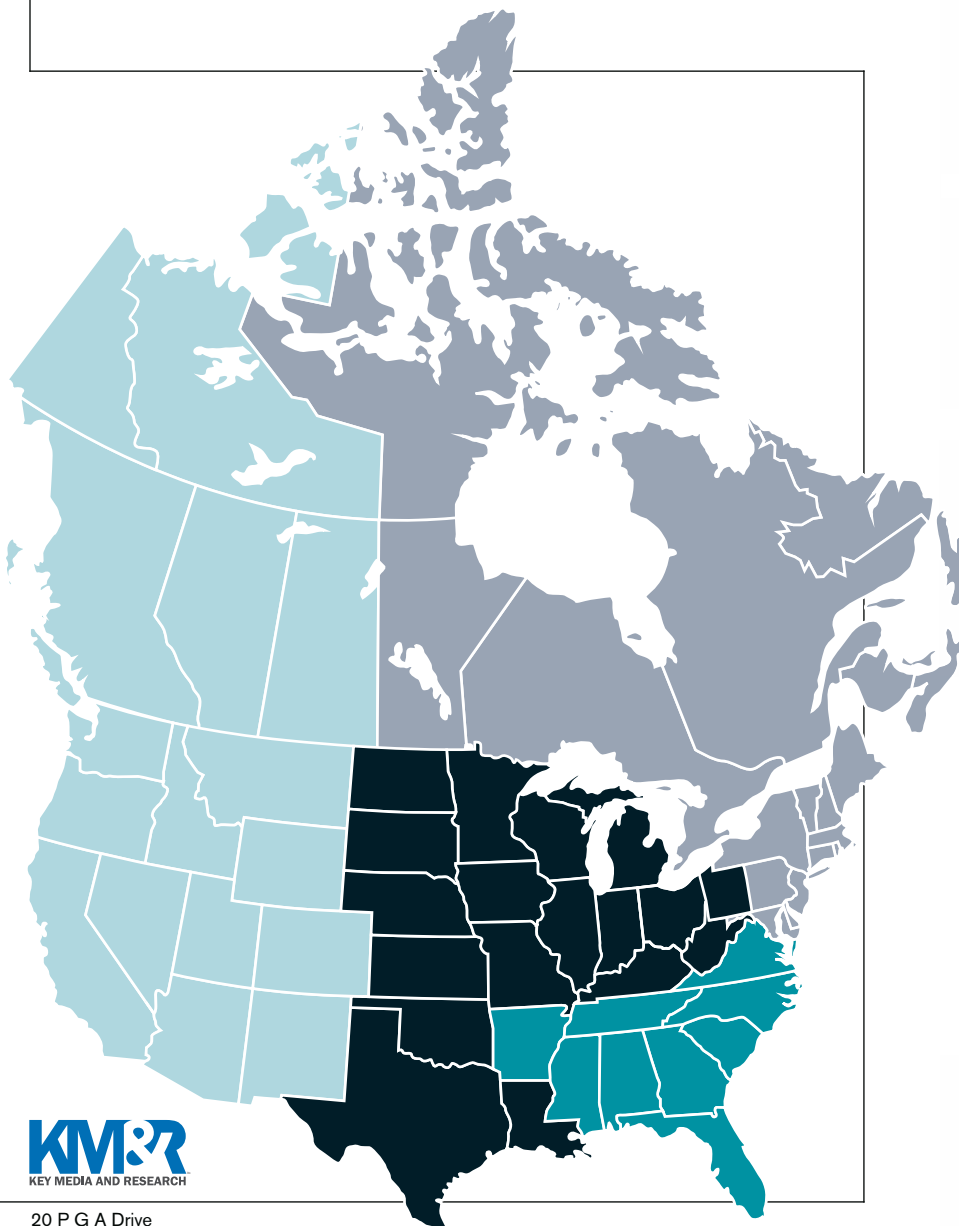

KEY SALES MANAGERS BY TERRITORY

Northeast States

Josh Lentz

613 Emory Dr.
Snohomish, WA 98290
Tel: 360/563-4936
Fax: 888/786-8777
jlentz@glass.com

Midwest States

Lisa Naugle

Associate Publisher
664 N. Peoria St.
Suite 1N
Chicago, IL 60642
Tel: 312/850-0899
Fax: 312/277-2912
lnaugle@glass.com

Southeast States

Scott Rickles

1005 Lee St.
Milton, GA 30004
Tel: 770/664-4567
Fax: 770/740-1399
srickles@glass.com

Europe

Patrick Connolly

99 Kings Rd.
Westcliff on Sea
Essex SSO 8PH
England
Tel: 44-1-702-477341
Fax: 44-1-702-477559
patco@glass.com

West Coast, Canada, Australia and New Zealand

Josh Lentz

613 Emory Dr.
Snohomish, WA 98290
Tel: 360/563-4936
Fax: 888/786-8777
jlentz@glass.com

Asia and South America

Casey Flores

144 Penn Avenue
Pittsburgh, PA 15210
Tel: 540/602-3268
cflores@glass.com

Classifieds/Suppliers Guide

Erin Harris

Tel: 540/602-3250
Fax: 540/720-5687
eharris@glass.com

All others

Debra Levy

Please contact the
publisher directly at
540/602-3282
or deb@glass.com

20 P G A Drive
Suite 201
Stafford, VA 22554, USA
540/720-5584
www.keymediaresearch.com
info@keymediaresearch.com